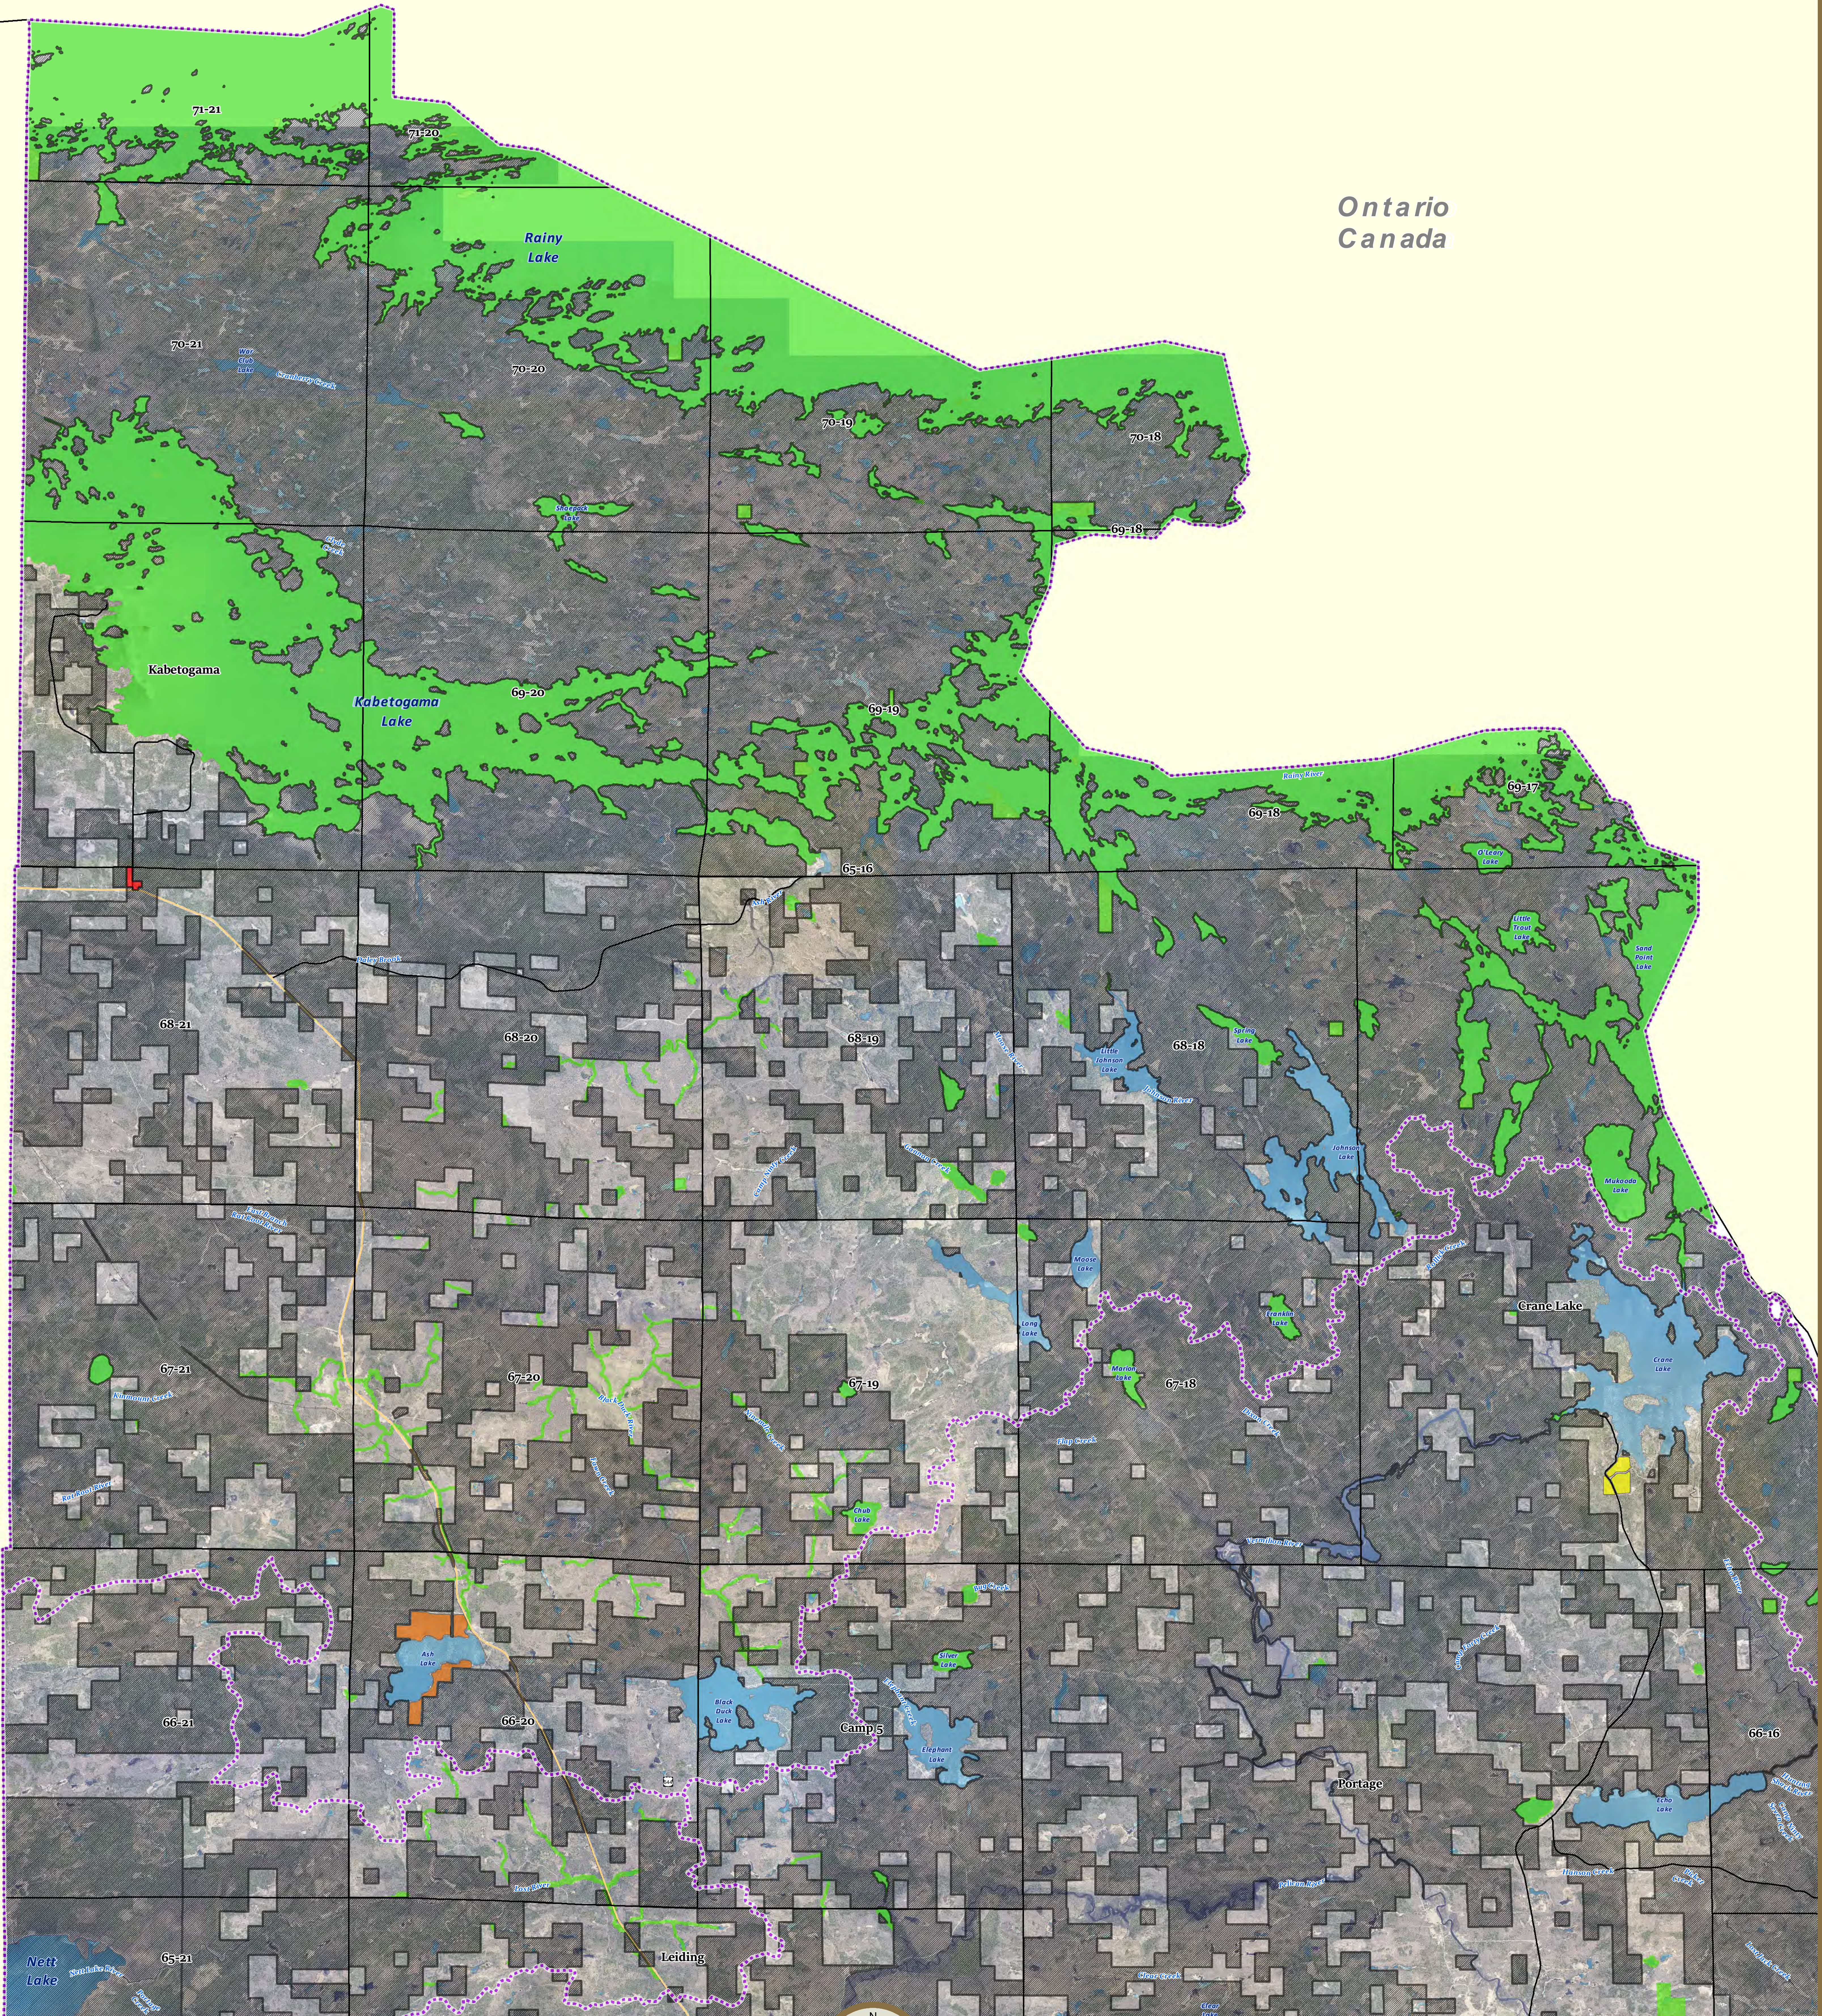

Future Land Use Map

Planning Area 1

Koochiching County

Ontario
Canada

6	5	4	3	2	1
7	8	9	10	11	12
13	14	15	16	17	18
19	20	21	22	23	24
25	26	27	28	29	30
31	32	33	34	35	36

Prepared By: St. Louis County
Planning & Community Development
www.stlouiscountymn.gov

Source: St. Louis County, Minnesota

Date: 2/5/2019

© Copyright St. Louis County.
All Rights Reserved.