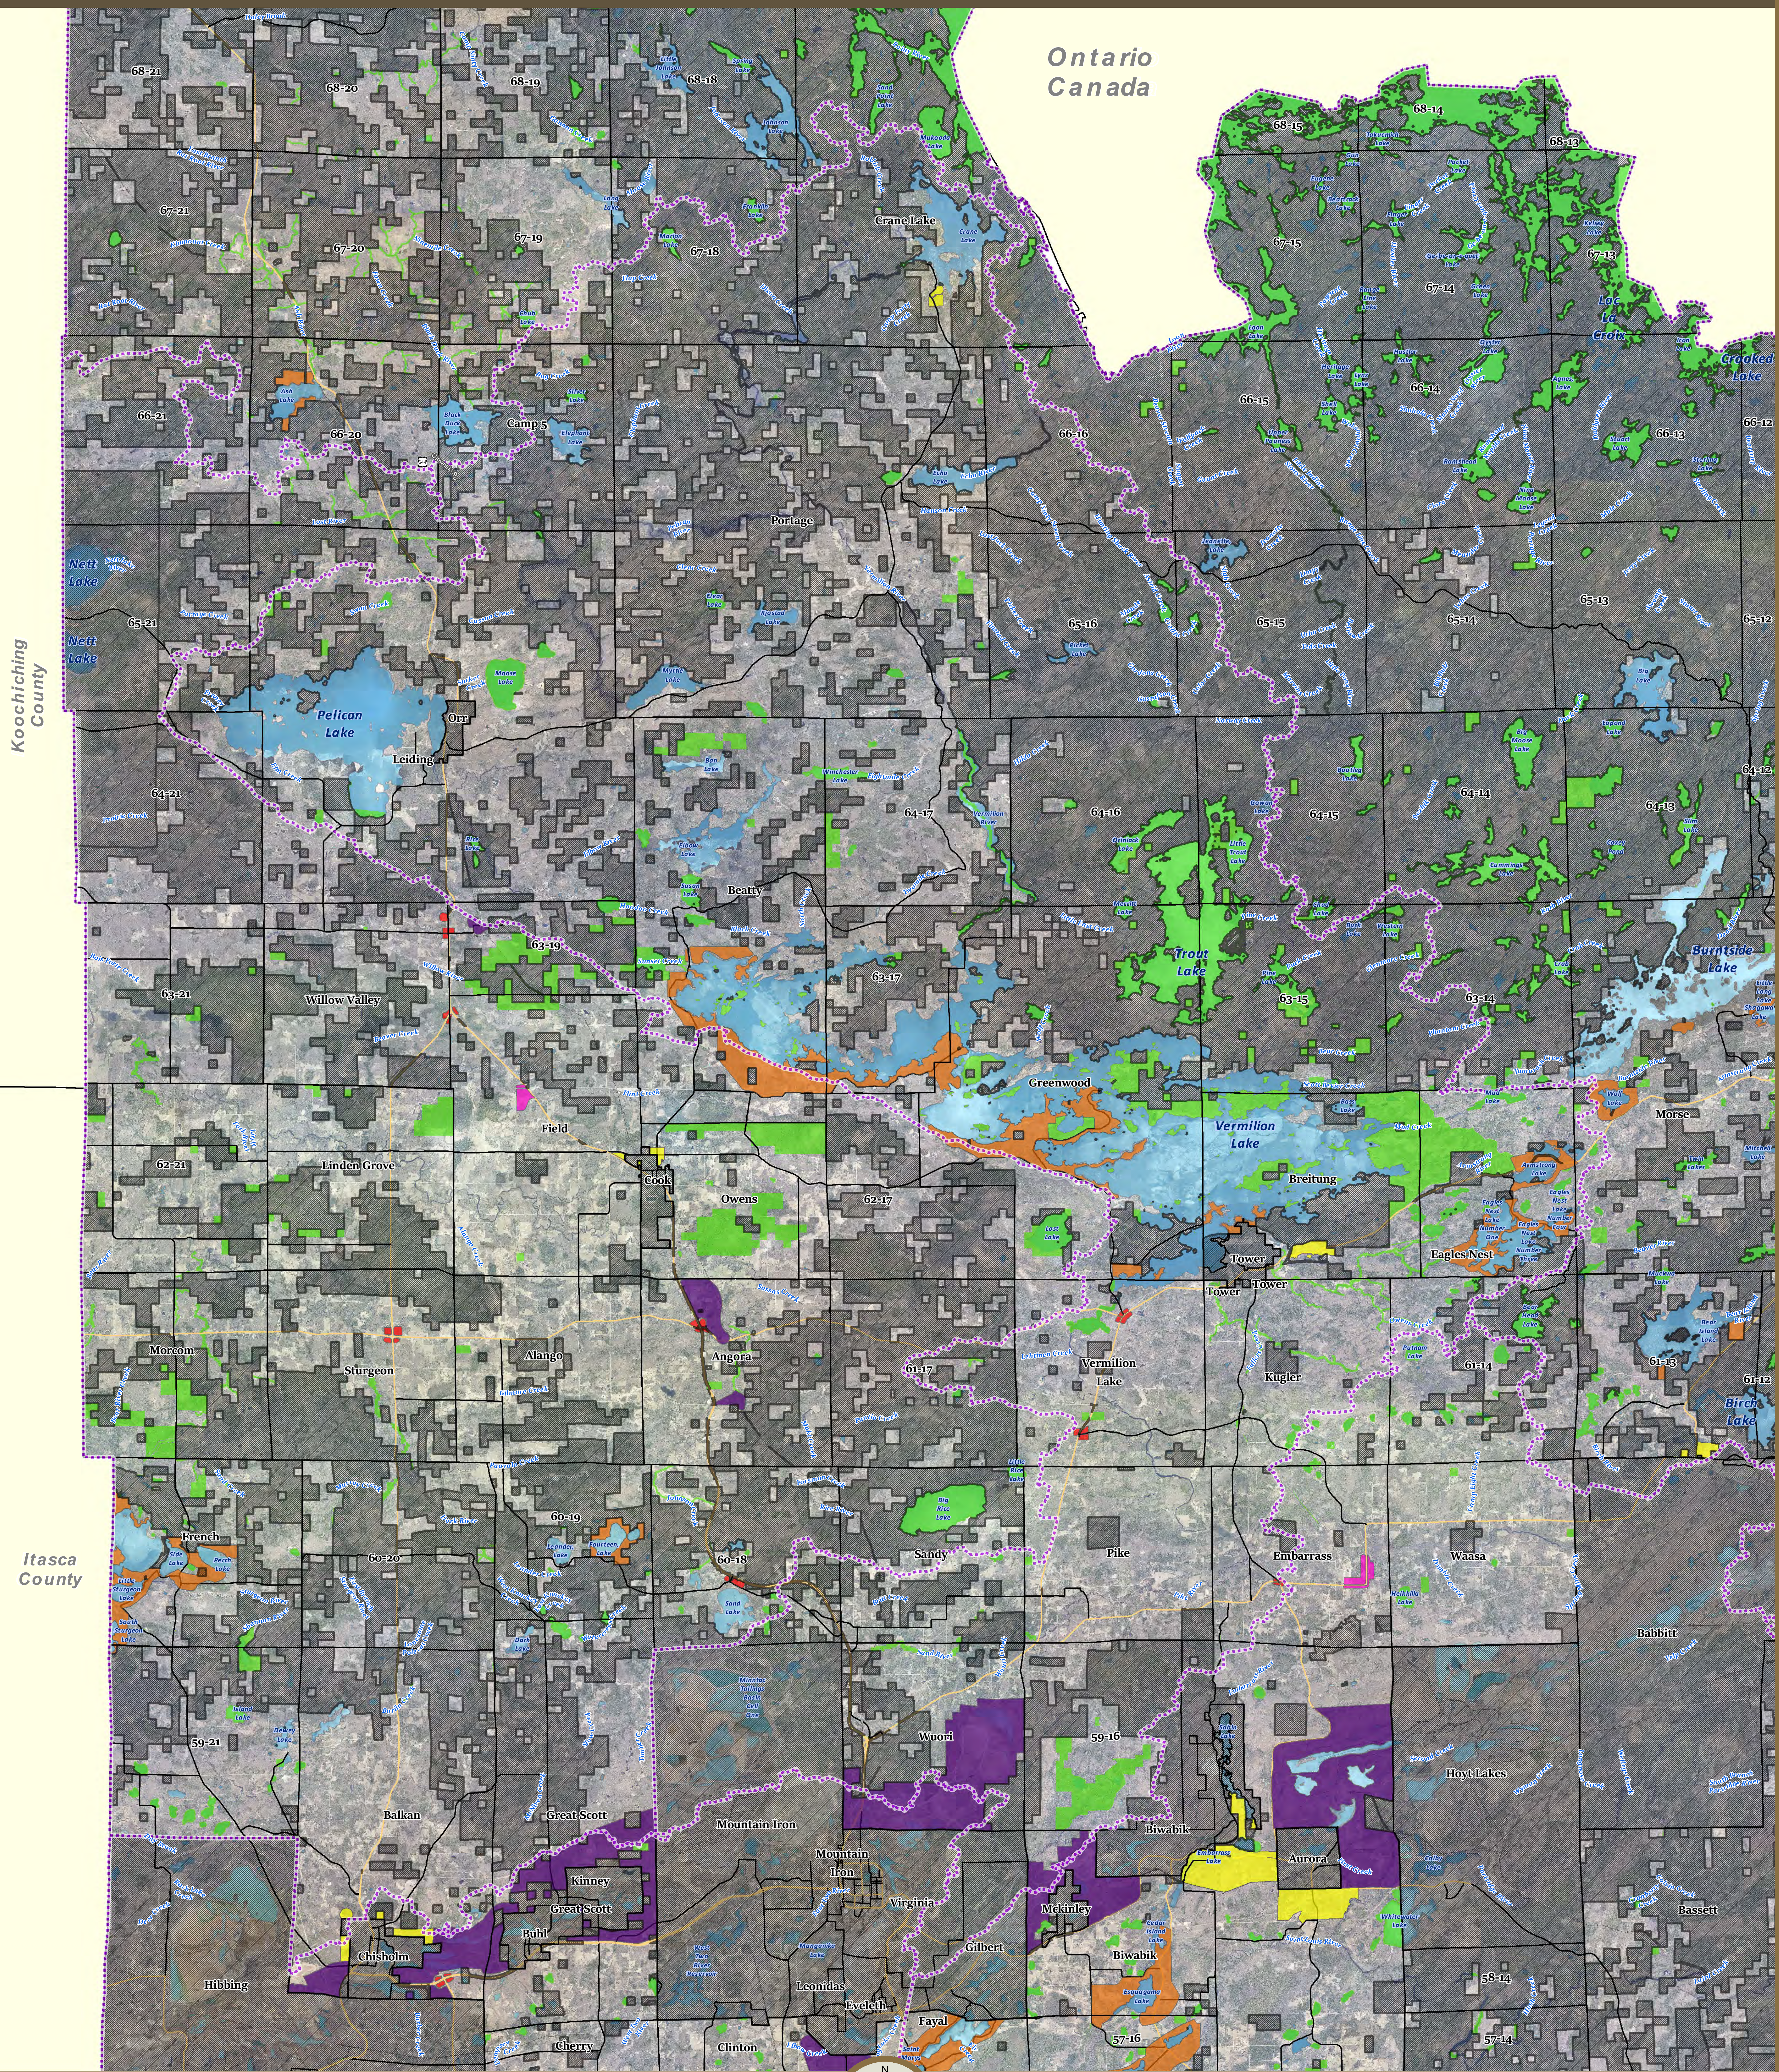

Future Land Use Map

Planning Area 2

Ontario
Canada

Koochiching County

Itasca County

- Community Growth
- Industrial
- Rural Communities
- Lakeshore Development Area
- Crossroads Commercial
- Forest and Agriculture
- Non-County Zoning Jurisdiction
- Natural Area
- Planning Area Boundary

6	5	4	3	2	1
7	8	9	10	11	12
13	14	15	16	17	18
19	20	21	22	23	24
25	26	27	28	29	30
31	32	33	34	35	36

Prepared By: St. Louis County
Planning & Community Development
www.stlouiscountymn.gov

Source: St. Louis County, Minnesota

Date: 2/5/2019

Copyright St. Louis County.
All Rights Reserved.