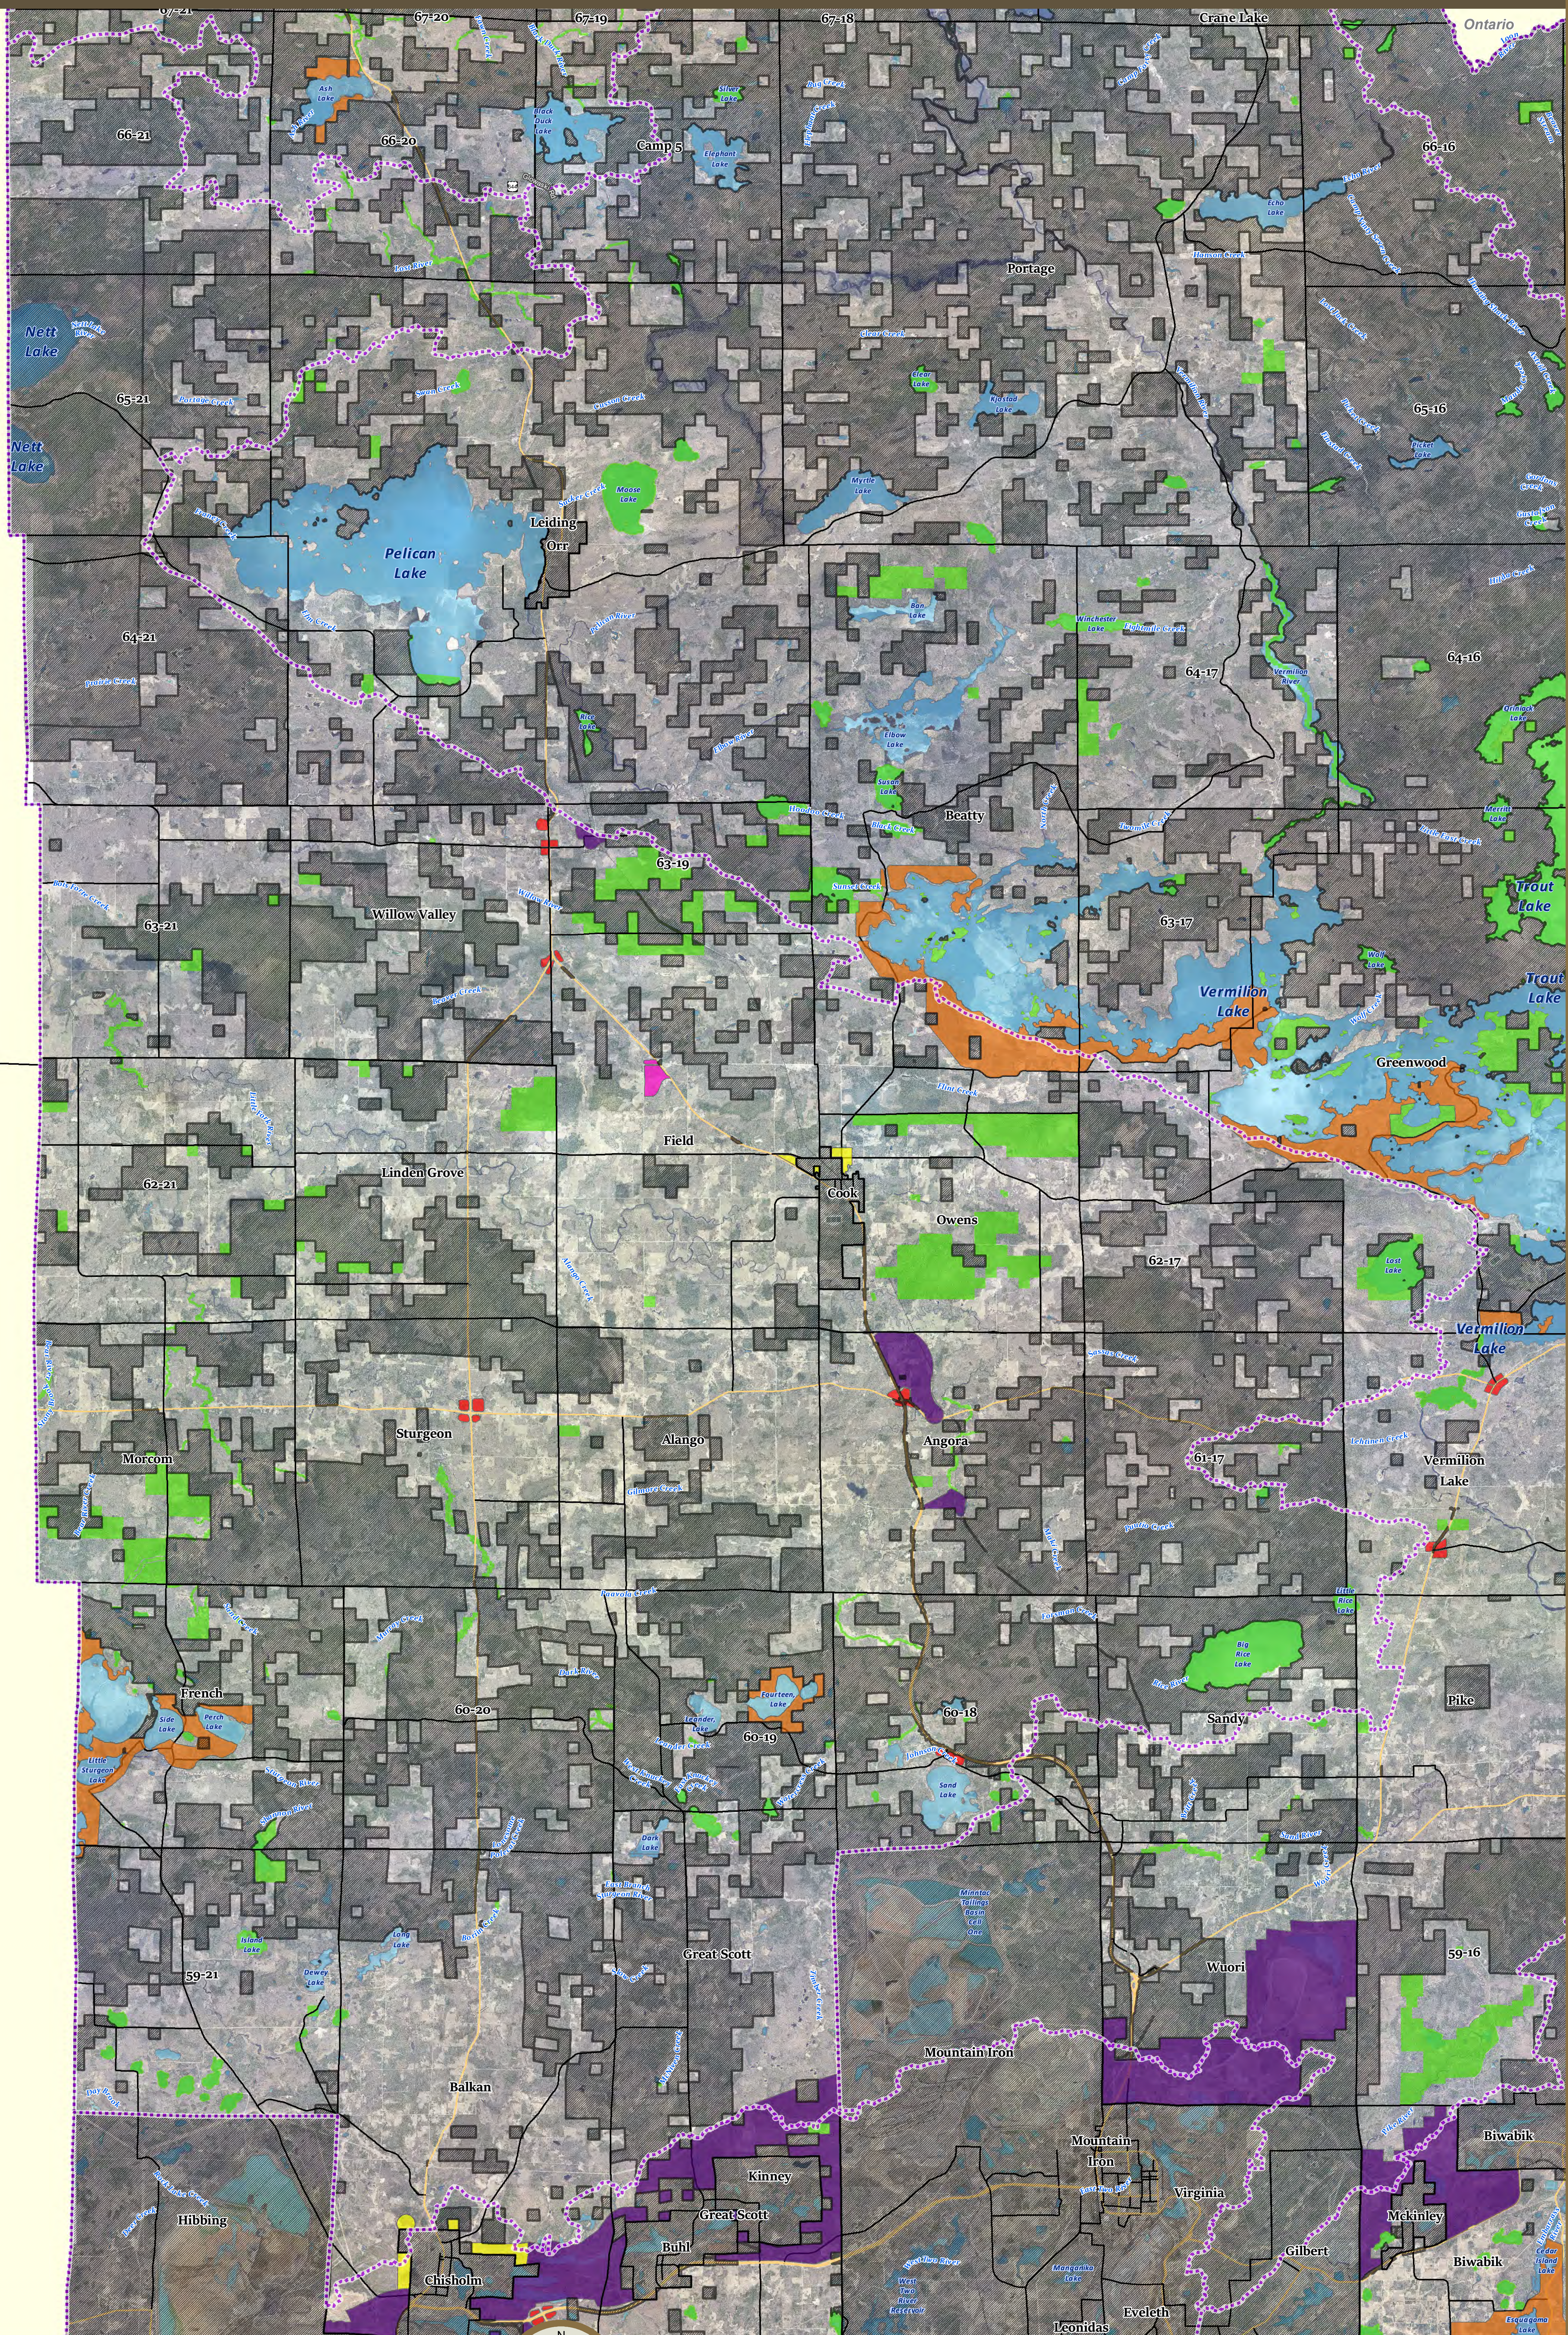

Future Land Use Map Planning Area 4

Koochiching County

Itasca County

6	5	4	3	2	1
7	8	9	10	11	12
13	14	15	16	17	18
19	20	21	22	23	24
25	26	27	28	29	30
31	32	33	34	35	36

Prepared By: St. Louis County
Planning & Community Development
www.stlouiscountymn.gov

Source: St. Louis County, Minnesota

Date: 2/5/2019