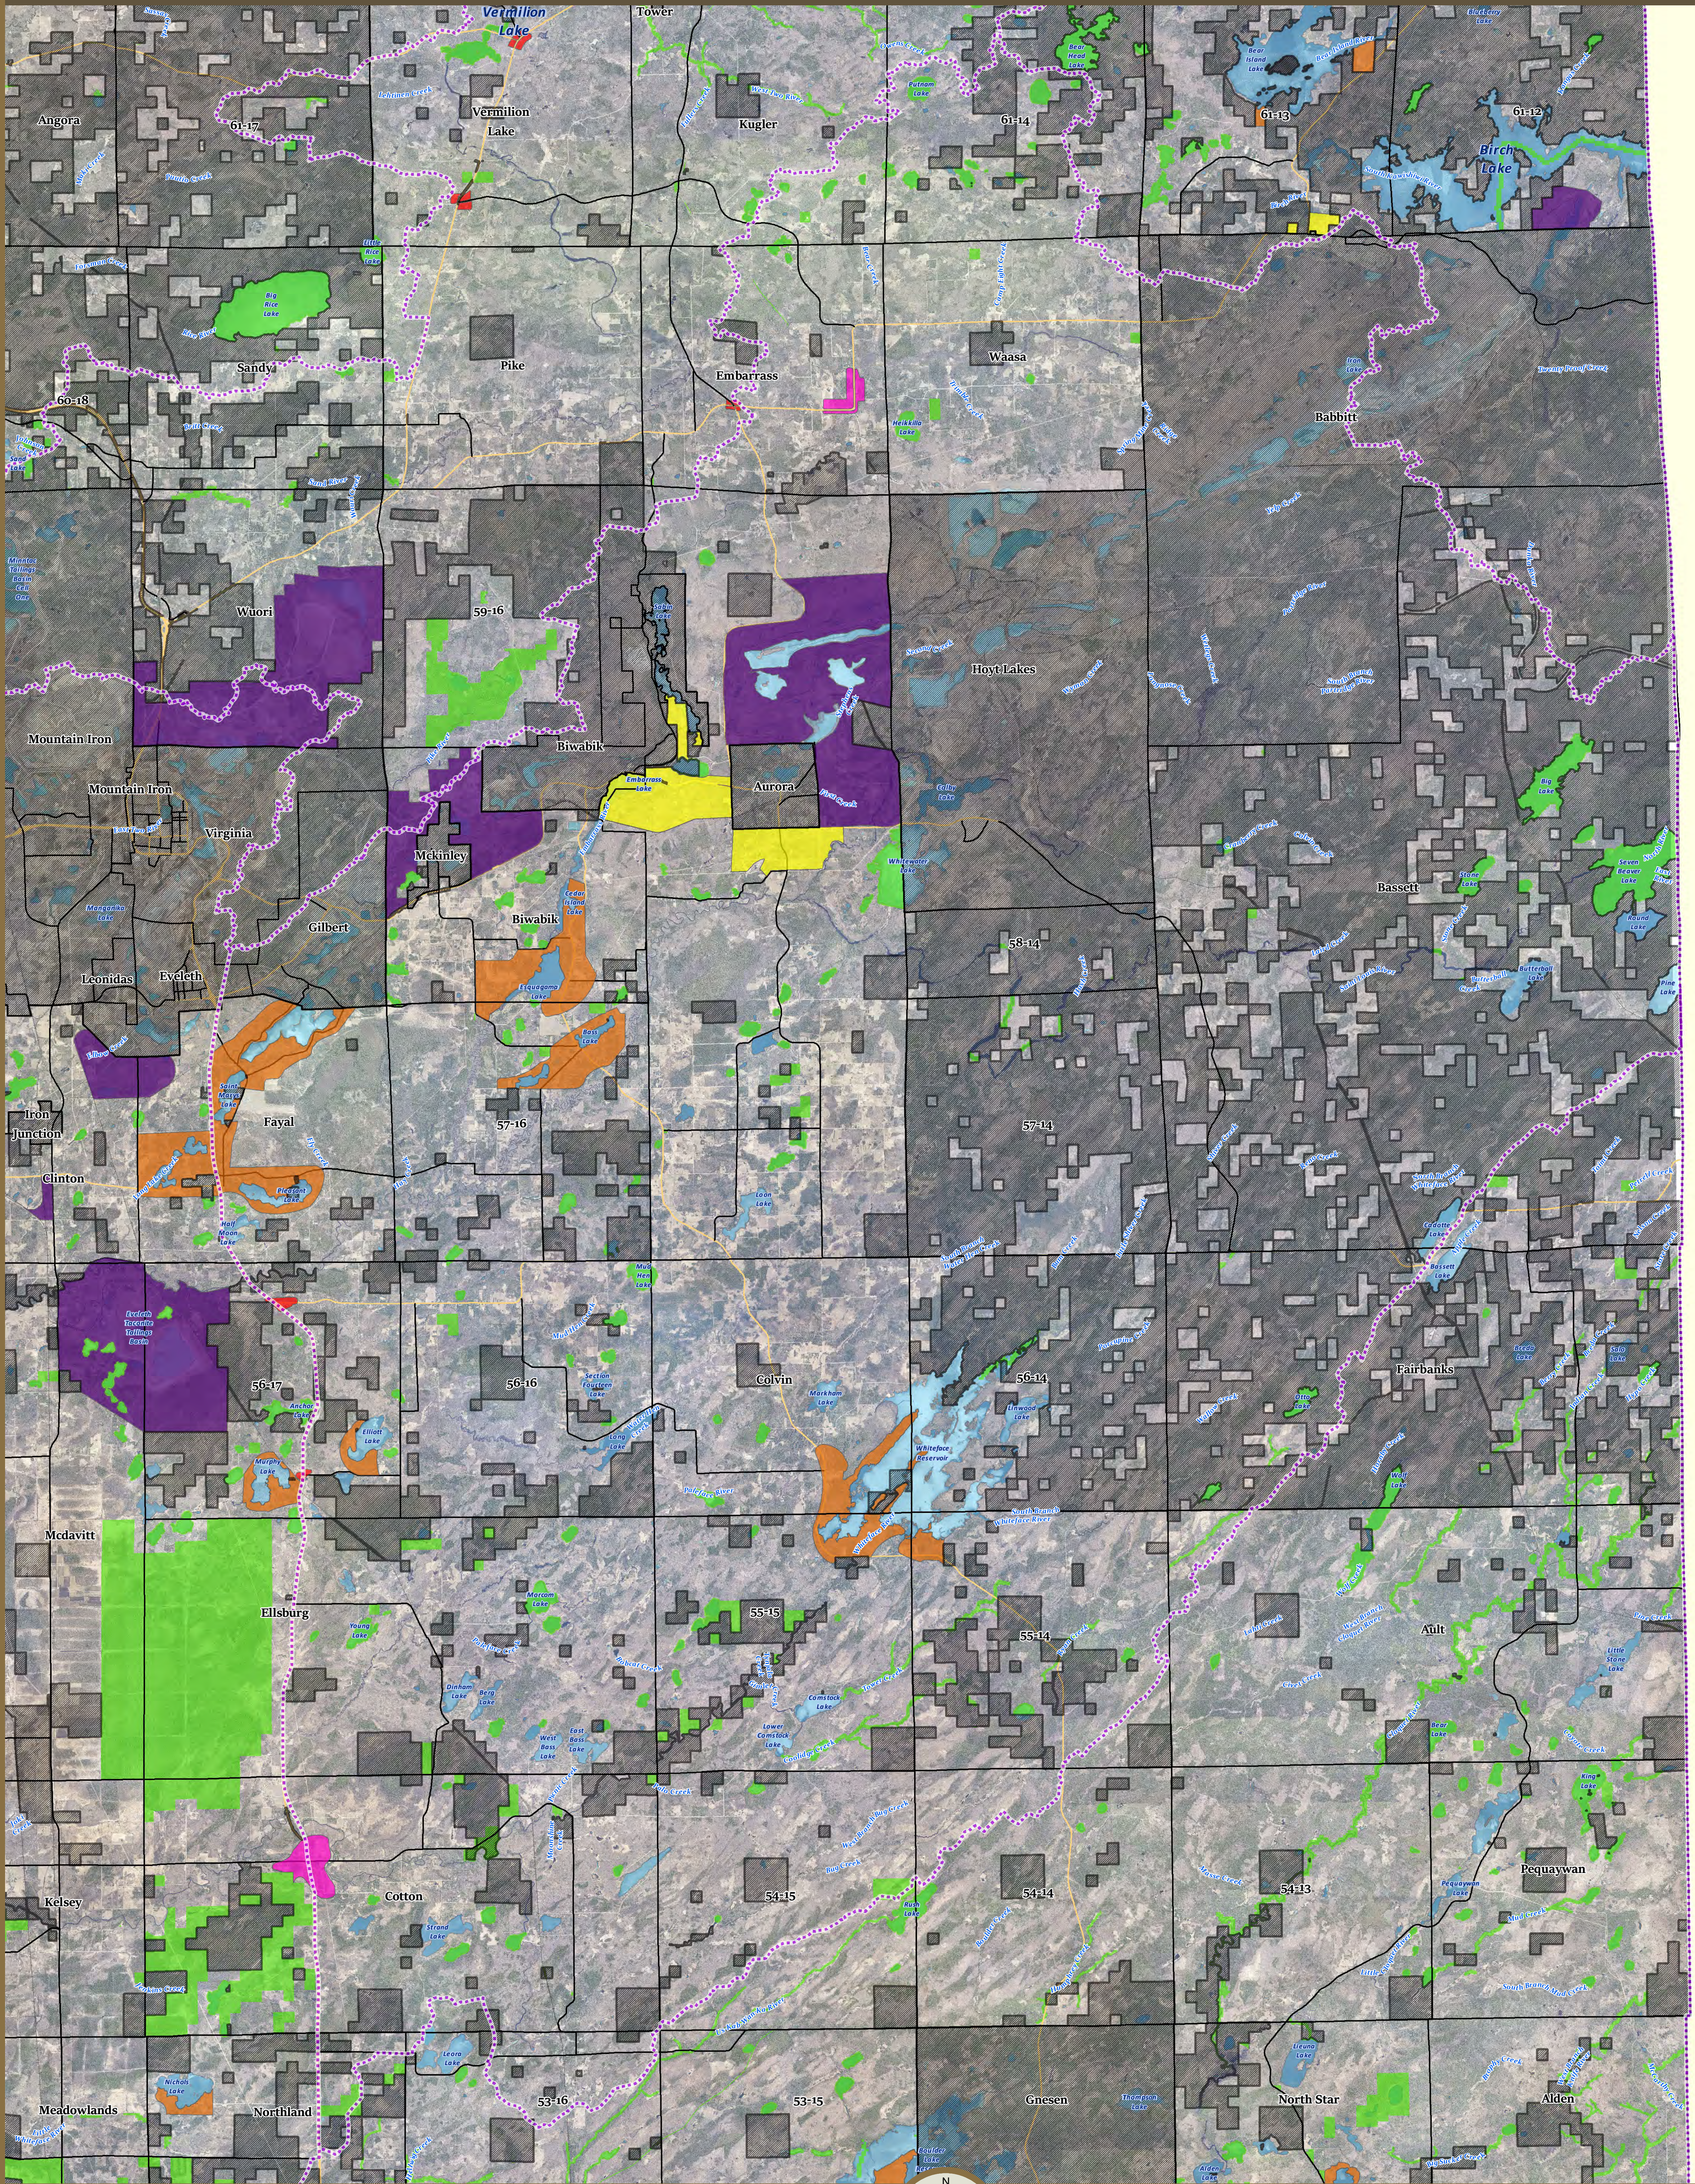

Future Land Use Map Planning Area 5b

Lake County

- Community Growth
- Industrial
- Rural Communities
- Lakeshore Development Area
- Crossroads Commercial
- Forest and Agriculture
- Non-County Zoning Jurisdiction
- Natural Area
- Planning Area Boundary

6	5	4	3	2	1
7	8	9	10	11	12
13	14	15	16	17	18
19	20	21	22	23	24
25	26	27	28	29	30
31	32	33	34	35	36

Prepared By: St. Louis County
Planning & Community Development
www.stlouiscountymn.gov

Source: St. Louis County, Minnesota

Date: 2/5/2019

© Copyright St. Louis County. All Rights Reserved.