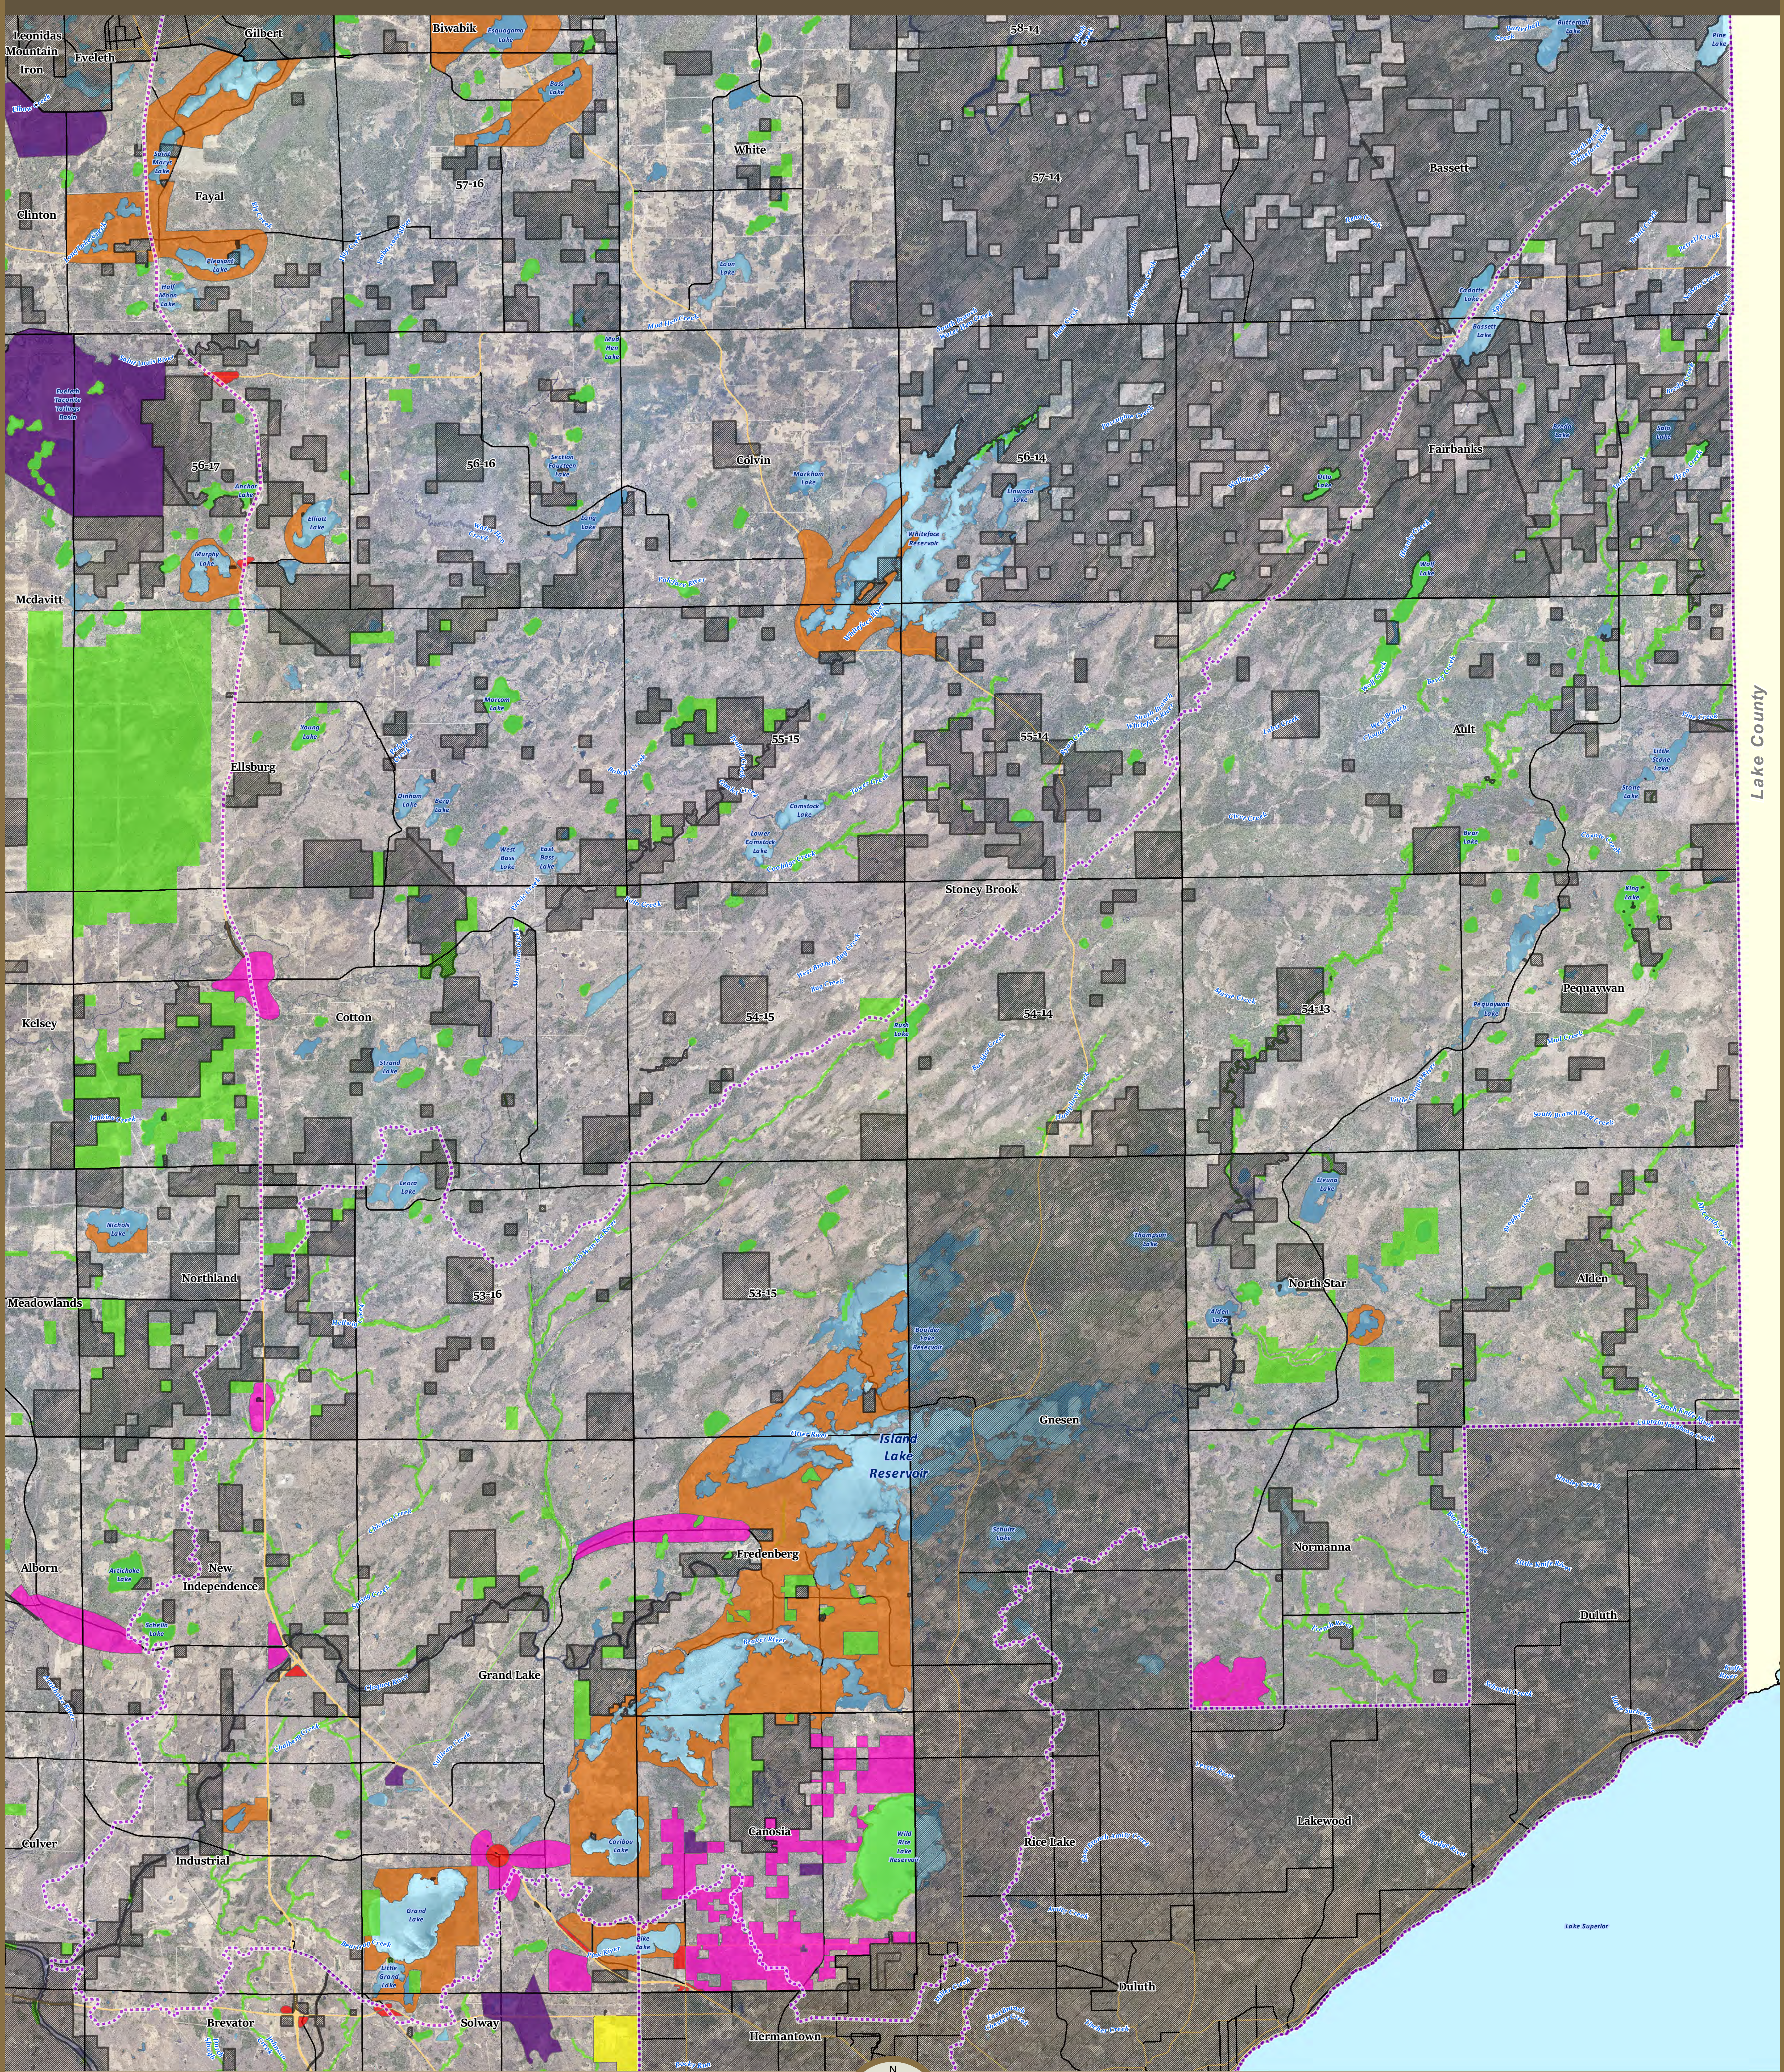

Future Land Use Map

Planning Area 6

Lake County

- Community Growth
- Industrial
- Rural Communities
- Lakeshore Development Area
- Crossroads Commercial
- Forest and Agriculture
- Non-County Zoning Jurisdiction
- Natural Area
- Planning Area Boundary

6	5	4	3	2	1
7	8	9	10	11	12
13	14	15	16	17	18
19	20	21	22	23	24
25	26	27	28	29	30
31	32	33	34	35	36

Township Section Grid

Prepared By: St. Louis County
Planning & Community Development
www.stlouiscountymn.gov

Source: St. Louis County, Minnesota

Date: 2/5/2019

© Copyright St. Louis County, All Rights Reserved.